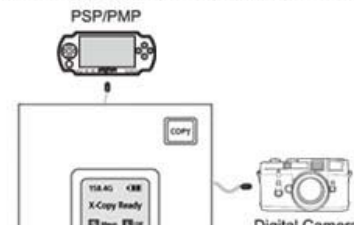

- * Use SD transform adapter for mini SD / TransFlash / MMC mobile / RSMMC.
- * Use MemoryStick transform adapter for MS Duo / MS Duo MagicGate / MS Pro Duo / MS Pro Duo MagicGate.

● PRODUCT INFO

NEXTO ND-2700

OTG Backup

Connect any USB device using OTG port.

Easy OTG Backup

OTG BACKUP
With OTG port and USB cable you can directly backup data from any USB devices.

• PRODUCT INFO

NEXTO ND-2700
SATA HDD 지원
 Support Internal SATA HDD
 and eSATA PC Interface.