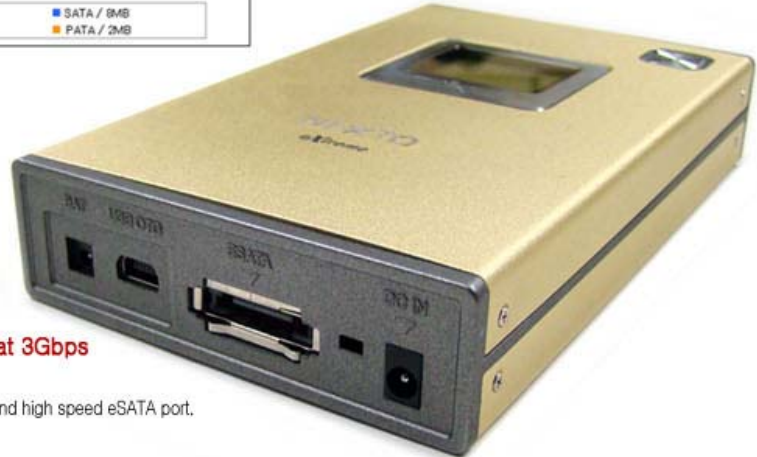

NEXTO
eXtreme ND-2700

- World Fastest Backup Speed
- Using Internal SATA HDD
- USB2.0/eSATA Interface
- H/W Verify Function
- Self Check Function for HDD and Memory Card

World Fastest Image Backup Device
NEXTO ND-2700

OTG Backup

Connect any USB device using OTG port.

Easy OTG Backup

OTG BACKUP
With OTG port and USB cable you can directly backup data from any USB devices.

• PRODUCT INFO

NEXTO ND-2700
SATA HDD 지원
 Support Internal SATA HDD
 and eSATA PC Interface.

Internal SATA HDD

Built-in High Speed SATA Interface with the max speed of 300MB/S.

SATA HDD / eSATA Interface

High Speed SATA HDD

As compared with PATA HDD, SATA HDD is more stable and has less power consumption. The data transfer speed of SATA HDD is faster more than 2 times.

PATA HDD has the maximum speed of 133MB/S and has the 80 line cable and 40 pin connector. SATA HDD has the maximum speed of 150MB/S(SATA1) and 300MB/S(SATA2).

eSATA PC Interface at 3Gbps

With PC connection, ND-2700 Supports USB2.0 and high speed eSATA port.