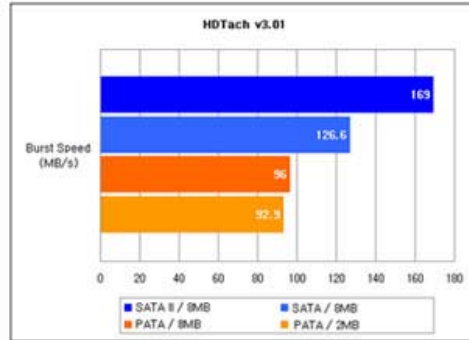

Internal SATA HDD

Built-in High Speed SATA Interface with the max speed of 300MB/S.

SATA HDD / eSATA Interface

High Speed SATA HDD

As compared with PATA HDD, SATA HDD is more stable and has less power consumption. The data transfer speed of SATA HDD is faster more than 2 times.

PATA HDD has the maximum speed of 133MB/S and has the 80 line cable and 40 pin connector. SATA HDD has the maximum speed of 150MB/S(SATA1) and 300MB/S(SATA2).

eSATA PC Interface at 3Gbps

With PC connection, ND-2700 Supports USB2.0 and high speed eSATA port.

eSATA VS USB2.0

eSATA Interface is much faster than 480Mbps of USB 2.0 and 400Mbps of IEEE1394. Its speed is 3Gbps! You can use the powerful performance with ND-2700.

● PRODUCT INFO

NEXTO ND-2700
Various Functions