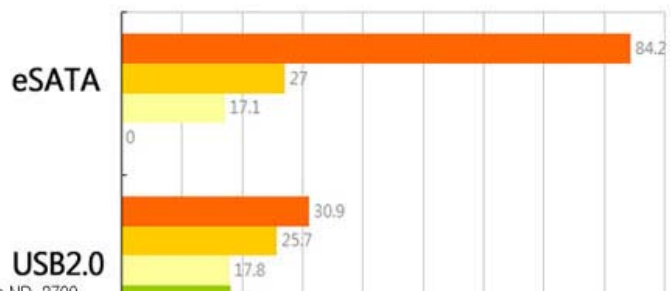

eSATA VS USB2.0

eSATA Interface is much faster than 480Mbps of USB 2.0 and 400Mbps of IEEE1394. Its speed is 3Gbps! You can use the powerful performance with ND-2700.