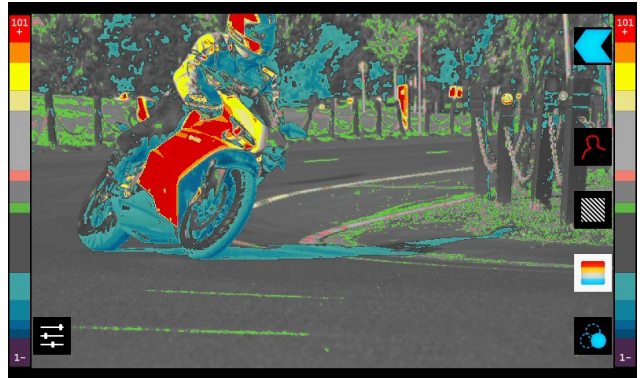

# Atomos Samurai – False color

False color key scale

False color key bands