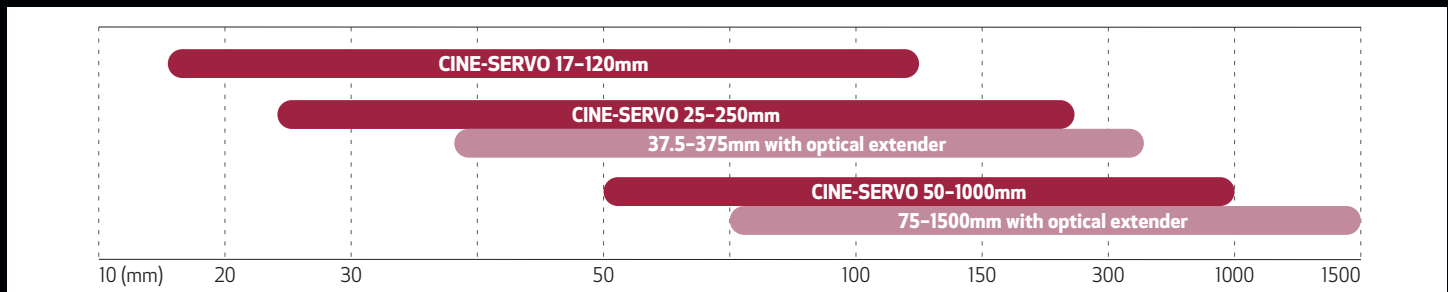

- **Outstanding Optical Performance to Support 4K Cameras**

- High resolution and warm natural tone
- Unified warm color balance
- Minimized focus breathing

- **11-blade Iris**

- **Ideal for Both Broadcast and Cinema Applications**

- **Broad Focal Range**

- Family of lenses covers from 17mm to 1500mm
- Minimal ramping on telephoto end

FOCAL LENGTH RANGE

SPECIFICATIONS

	 CINE-SERVO 17-120mm T2.95-3.9 EF/PL	 CINE-SERVO 25-250mm T2.95-3.95 EF/PL	 CINE-SERVO 50-1000mm T5.0-8.9 EF/PL
Mount	EF/PL	EF/PL	EF/PL
Zoom Ratio	7x	10x	20x
Focal Length Range	17-120mm	25-250mm 37.5-375mm *3	50-1000mm 75-1500mm *3
Maximum Relative Aperture (T-Number)	T2.95 (17 - 91mm) T3.9 (120mm)	T2.95 (25-187mm) T3.95 (250mm)	T4.4 (37.5-281mm) T5.9 (375mm) *3
Iris Blades	11	11	11
Angle of View	71.8° x 44.2° 17mm 11.7° x 6.6° 120mm *1 75.2° x 44.2° 17mm 12.5° x 6.6° 120mm *2	52.4° x 30.9° 25mm 5.6° x 3.2° 250mm *1 55.3° x 30.9° 25mm 6.0° x 3.2° 250mm *2	36.3° x 20.9° 37.5mm 3.8° x 2.1° 375mm *1 *3 38.5° x 20.9° 37.5mm 4.0° x 2.1° 375mm *2 *3
M.O.D. (Minimum Object Distance)	2.8' (0.85m)	4.0' (1.2m)	11.5' (3.5m)
Object Dimension at M.O.D.	86.3 x 48.4cm 17mm 12.0 x 6.7cm 120mm *1 92.1 x 48.5cm 17mm 12.7 x 6.7cm 120mm *2	86.5 x 48.5cm 25mm 8.7 x 4.9cm 250mm *1 92.1 x 48.5cm 25mm 9.3 x 4.9cm 250mm *2	57.7 x 32.3cm 37.5mm 5.8 x 3.3cm 375mm *1 *3 61.4 x 32.3cm 37.5mm 6.2 x 3.3cm 375mm *2 *3
Front Diameter	114mm	114mm	136mm
Filter Diameter	Hood: UV/127MM-H, CL/127MM-H Lens: CL/112MM	Hood: UV/127MM-H, CL/127MM-H Lens: CL/112MM	Lens: CL/127mm-H, UV/127mm-H
Approx. Size (W x H x L)	EF: 6.86 x 4.92 x 10.35 in. (174.2 x 125.0 x 262.9mm) PL: 6.86 x 4.92 x 10.04 in. (174.2 x 125.0 x 254.9mm)	EF: 7.6 x 5.2 x 11.1 in. (186.7 x 131.7 x 282.1mm) PL: 7.6 x 5.2 x 10.8 in. (186.7 x 131.7 x 274.1mm)	EF: 6.89 x 6.72 x 16.27 in. (175.0 x 170.6 x 413.2mm) PL: 6.89 x 6.72 x 15.95 in. (175.0 x 170.6 x 405.2mm)
Approx. Weight	6.39 lbs. (2.9kg)	6.7 lbs. (3.06kg)	14.55 lbs. (6.59kg)